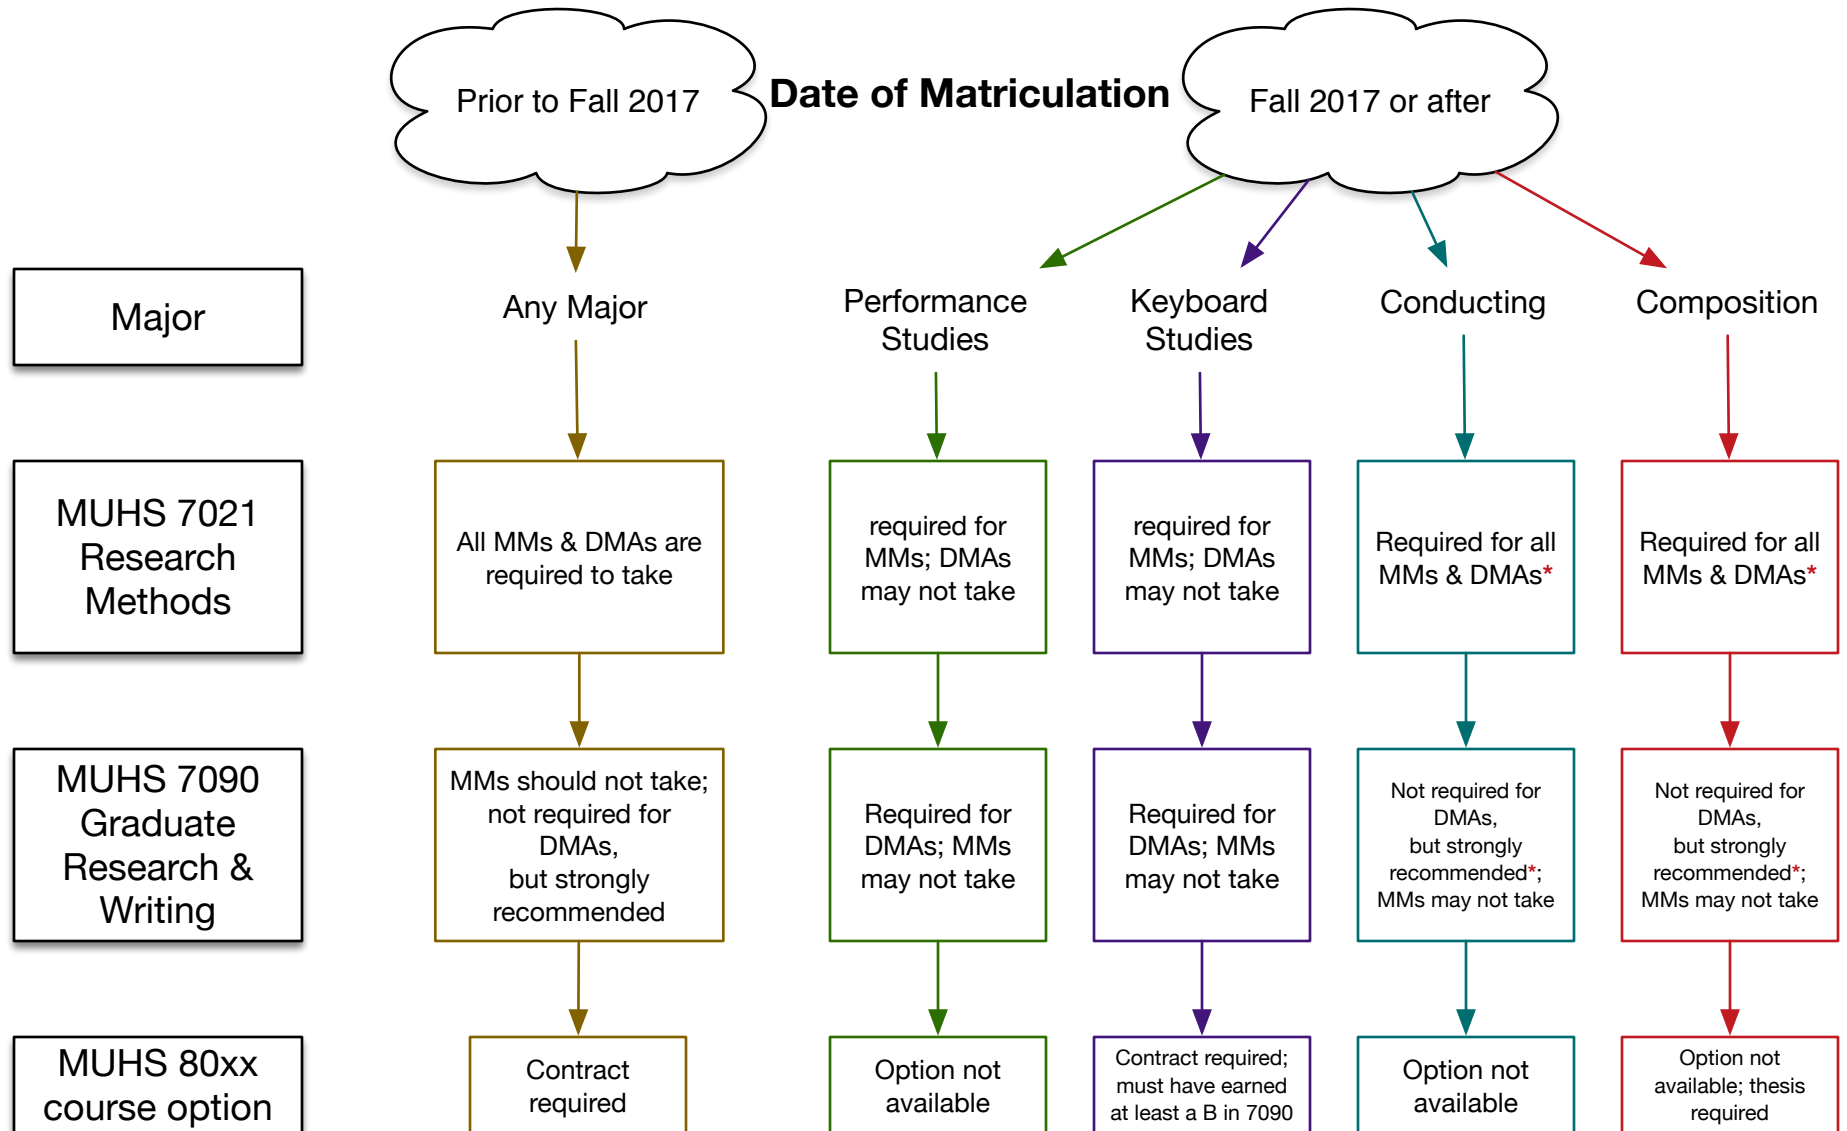

# CCM Graduate Music Programs: Research & Music History Requirements

\*With faculty advisor approval, MUHS 7090 may be used as a substitute for MUHS 7021; also with advisor approval, the extra two credits can be counted toward degree-required elective hours.